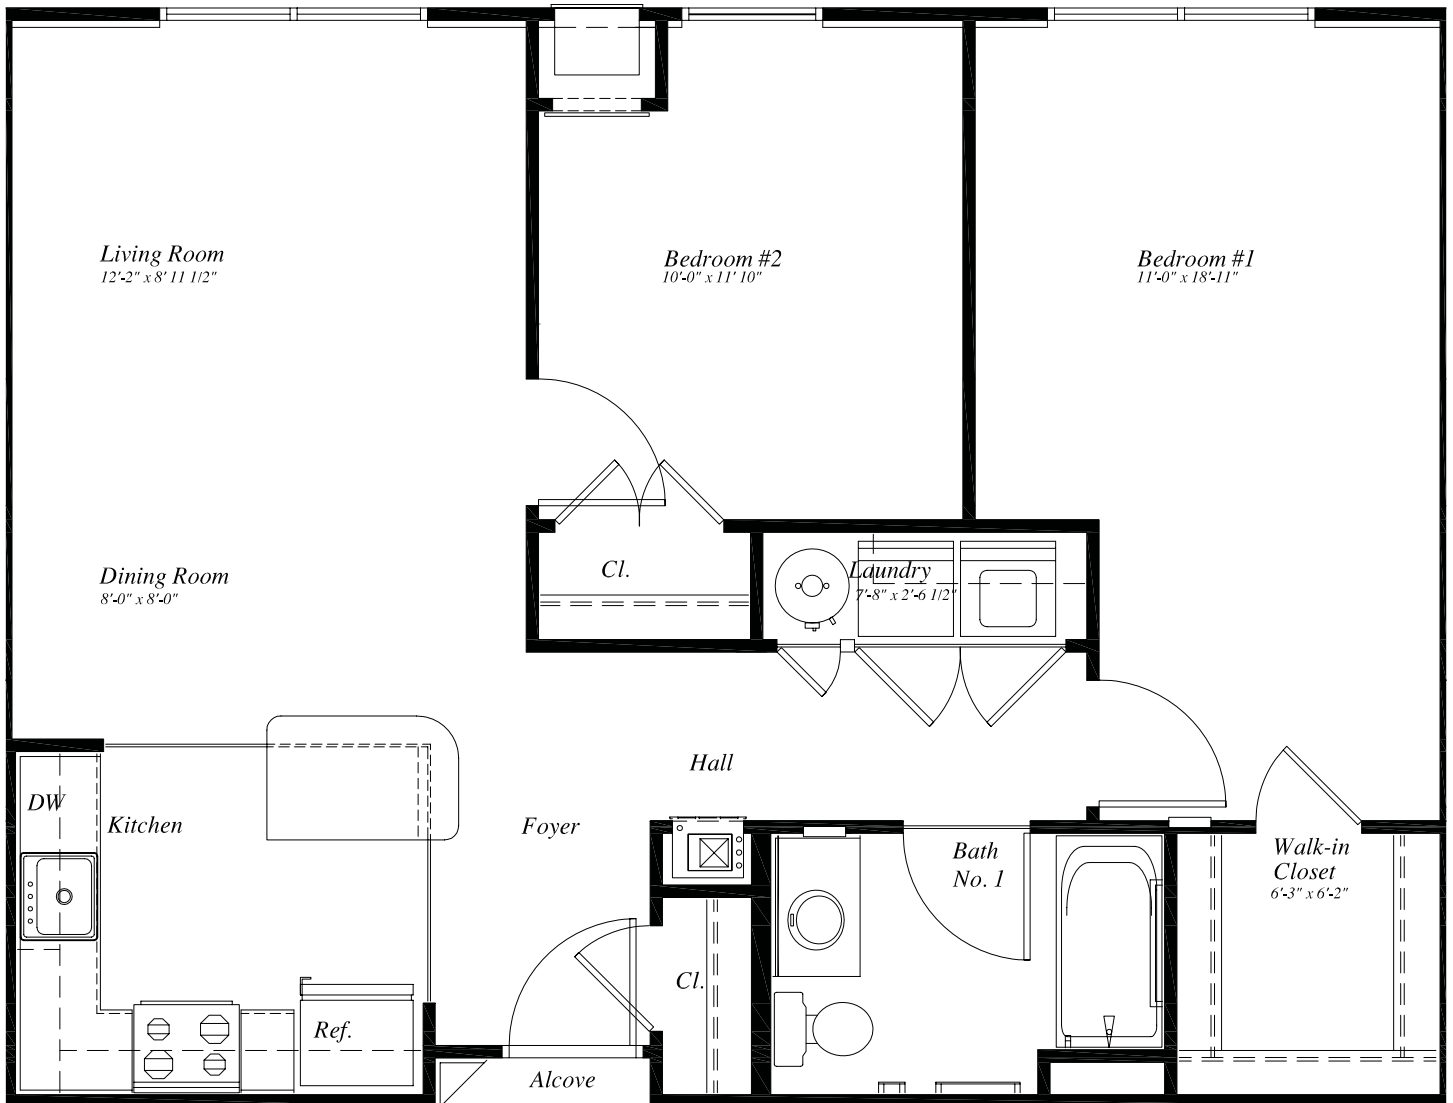

JAMES
ONE BEDROOM & ONE BATH

Floorplans

CHESAPEAKE
ONE BEDROOM W/DEN & ONE BATH

*Some restrictions apply.
Verena Senior Lifestyle Residences are for residents aged 55+. Prices, availability and amenities are subject to change without notice.
Dimensions and square footage are approximate. Floor plans may vary. Information contained herein is deemed reliable, but is not guaranteed.

Floorplans

YORK
TWO BEDROOM & TWO BATH

Verena Senior Lifestyle Residences are for residents aged 62+. Prices, availability and amenities are subject to change without notice. Dimensions and square footage are approximate. Floor plans may vary. Information contained herein is deemed reliable, but is not guaranteed.

**NEWPORT
TWO BEDROOM & TWO BATH**

Verena Senior Lifestyle Residences are for residents aged 62+. Prices, availability and amenities are subject to change without notice. Dimensions and square footage are approximate. Floor plans may vary. Information contained herein is deemed reliable, but is not guaranteed.

Floorplans

MONTICELLO
TWO BEDROOM & TWO BATH

WALLER MILL
TWO BEDROOM & ONE BATH