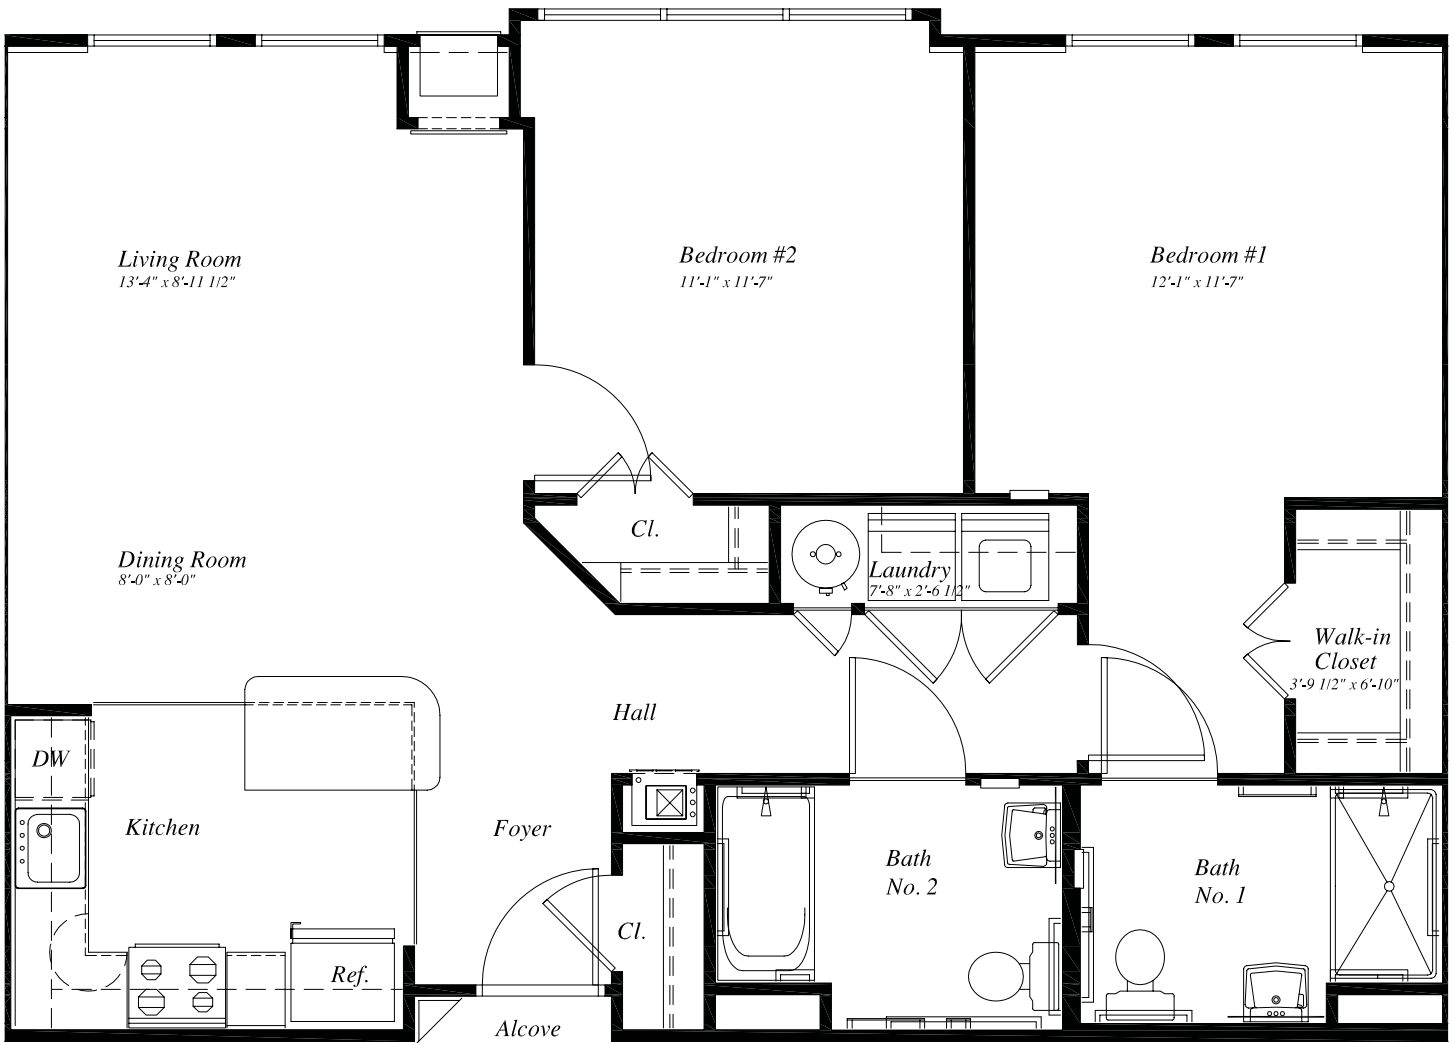

Floorplans

PLANTATION TWO BEDROOM & TWO BATH

Verena Senior Lifestyle Residences are for residents aged 62+. Prices, availability and amenities are subject to change without notice. Dimensions and square footage are approximate. Floor plans may vary. Information contained herein is deemed reliable, but is not guaranteed.

JAMES
ONE BEDROOM & ONE BATH

Floorplans

CHESAPEAKE
ONE BEDROOM W/DEN & ONE BATH

*Some restrictions apply.
Verena Senior Lifestyle Residences are for residents aged 55+. Prices, availability and amenities are subject to change without notice.
Dimensions and square footage are approximate. Floor plans may vary. Information contained herein is deemed reliable, but is not guaranteed.

Floorplans

YORK
TWO BEDROOM & TWO BATH

Verena Senior Lifestyle Residences are for residents aged 62+. Prices, availability and amenities are subject to change without notice. Dimensions and square footage are approximate. Floor plans may vary. Information contained herein is deemed reliable, but is not guaranteed.

**NEWPORT
TWO BEDROOM & TWO BATH**

Verena Senior Lifestyle Residences are for residents aged 62+. Prices, availability and amenities are subject to change without notice. Dimensions and square footage are approximate. Floor plans may vary. Information contained herein is deemed reliable, but is not guaranteed.