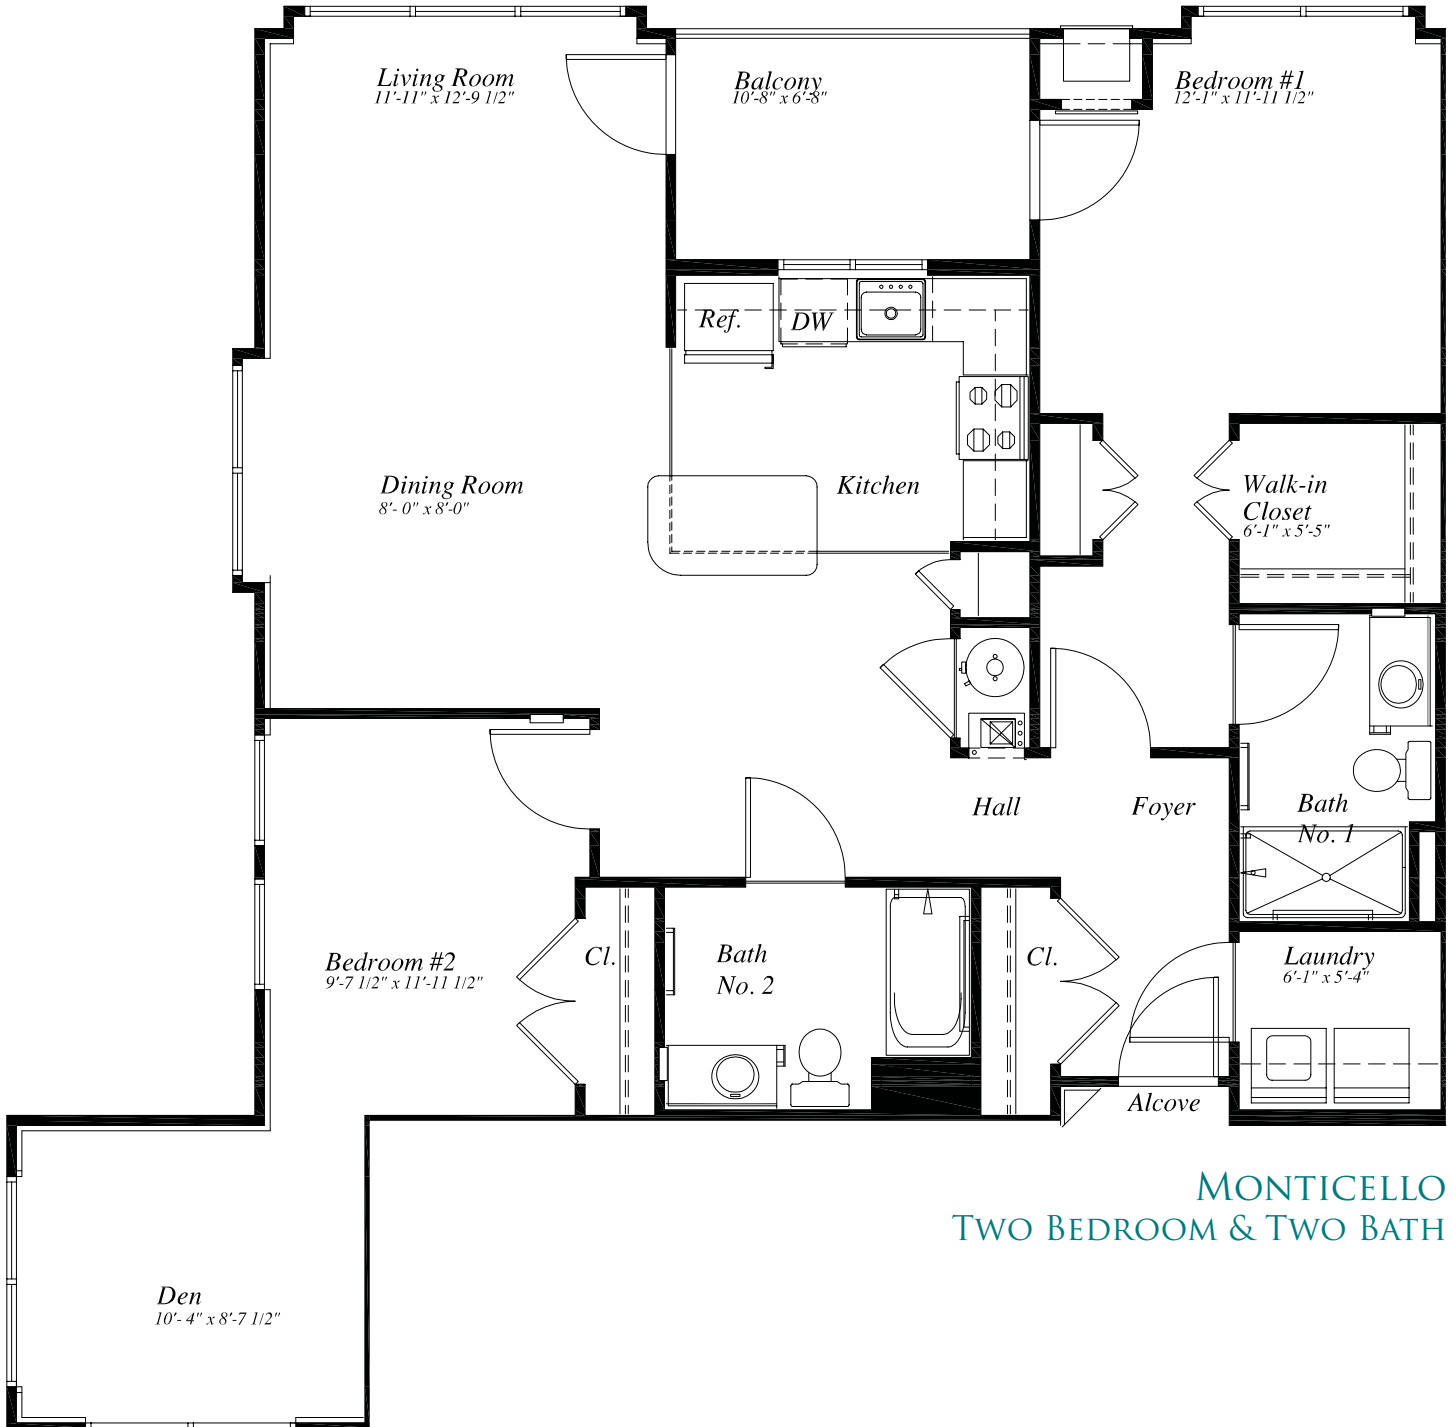

JAMES
ONE BEDROOM & ONE BATH

Floorplans

CHESAPEAKE
ONE BEDROOM W/DEN & ONE BATH

*Some restrictions apply.
Verena Senior Lifestyle Residences are for residents aged 55+. Prices, availability and amenities are subject to change without notice.
Dimensions and square footage are approximate. Floor plans may vary. Information contained herein is deemed reliable, but is not guaranteed.

Floorplans

YORK
TWO BEDROOM & TWO BATH

Verena Senior Lifestyle Residences are for residents aged 62+. Prices, availability and amenities are subject to change without notice. Dimensions and square footage are approximate. Floor plans may vary. Information contained herein is deemed reliable, but is not guaranteed.

**NEWPORT
TWO BEDROOM & TWO BATH**

Verena Senior Lifestyle Residences are for residents aged 62+. Prices, availability and amenities are subject to change without notice. Dimensions and square footage are approximate. Floor plans may vary. Information contained herein is deemed reliable, but is not guaranteed.

Floorplans

MONTICELLO
TWO BEDROOM & TWO BATH

WALLER MILL
TWO BEDROOM & ONE BATH