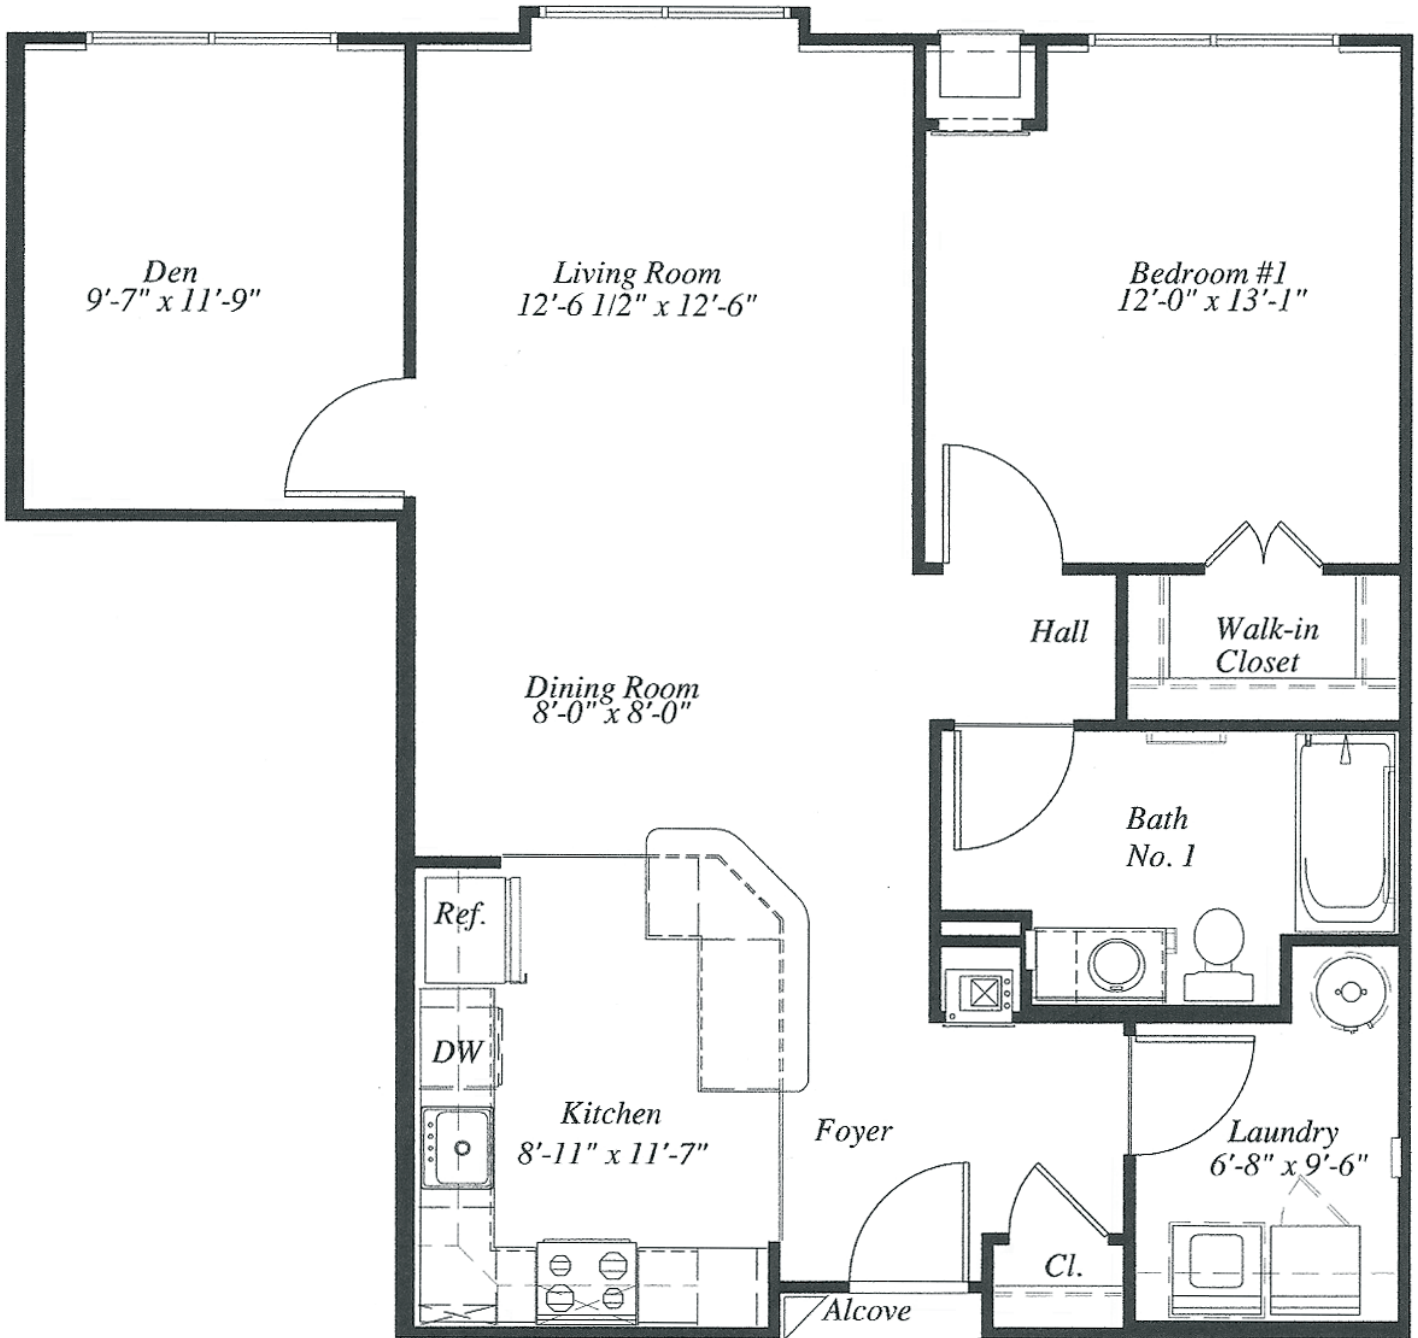

Floorplans

PLANTATION TWO BEDROOM & TWO BATH

Verena Senior Lifestyle Residences are for residents aged 62+. Prices, availability and amenities are subject to change without notice. Dimensions and square footage are approximate. Floor plans may vary. Information contained herein is deemed reliable, but is not guaranteed.

JAMES
ONE BEDROOM & ONE BATH

Floorplans

CHESAPEAKE
ONE BEDROOM W/DEN & ONE BATH

*Some restrictions apply.
Verena Senior Lifestyle Residences are for residents aged 55+. Prices, availability and amenities are subject to change without notice.
Dimensions and square footage are approximate. Floor plans may vary. Information contained herein is deemed reliable, but is not guaranteed.

Floorplans

YORK
TWO BEDROOM & TWO BATH

Verena Senior Lifestyle Residences are for residents aged 62+. Prices, availability and amenities are subject to change without notice. Dimensions and square footage are approximate. Floor plans may vary. Information contained herein is deemed reliable, but is not guaranteed.

**NEWPORT
TWO BEDROOM & TWO BATH**

Verena Senior Lifestyle Residences are for residents aged 62+. Prices, availability and amenities are subject to change without notice. Dimensions and square footage are approximate. Floor plans may vary. Information contained herein is deemed reliable, but is not guaranteed.