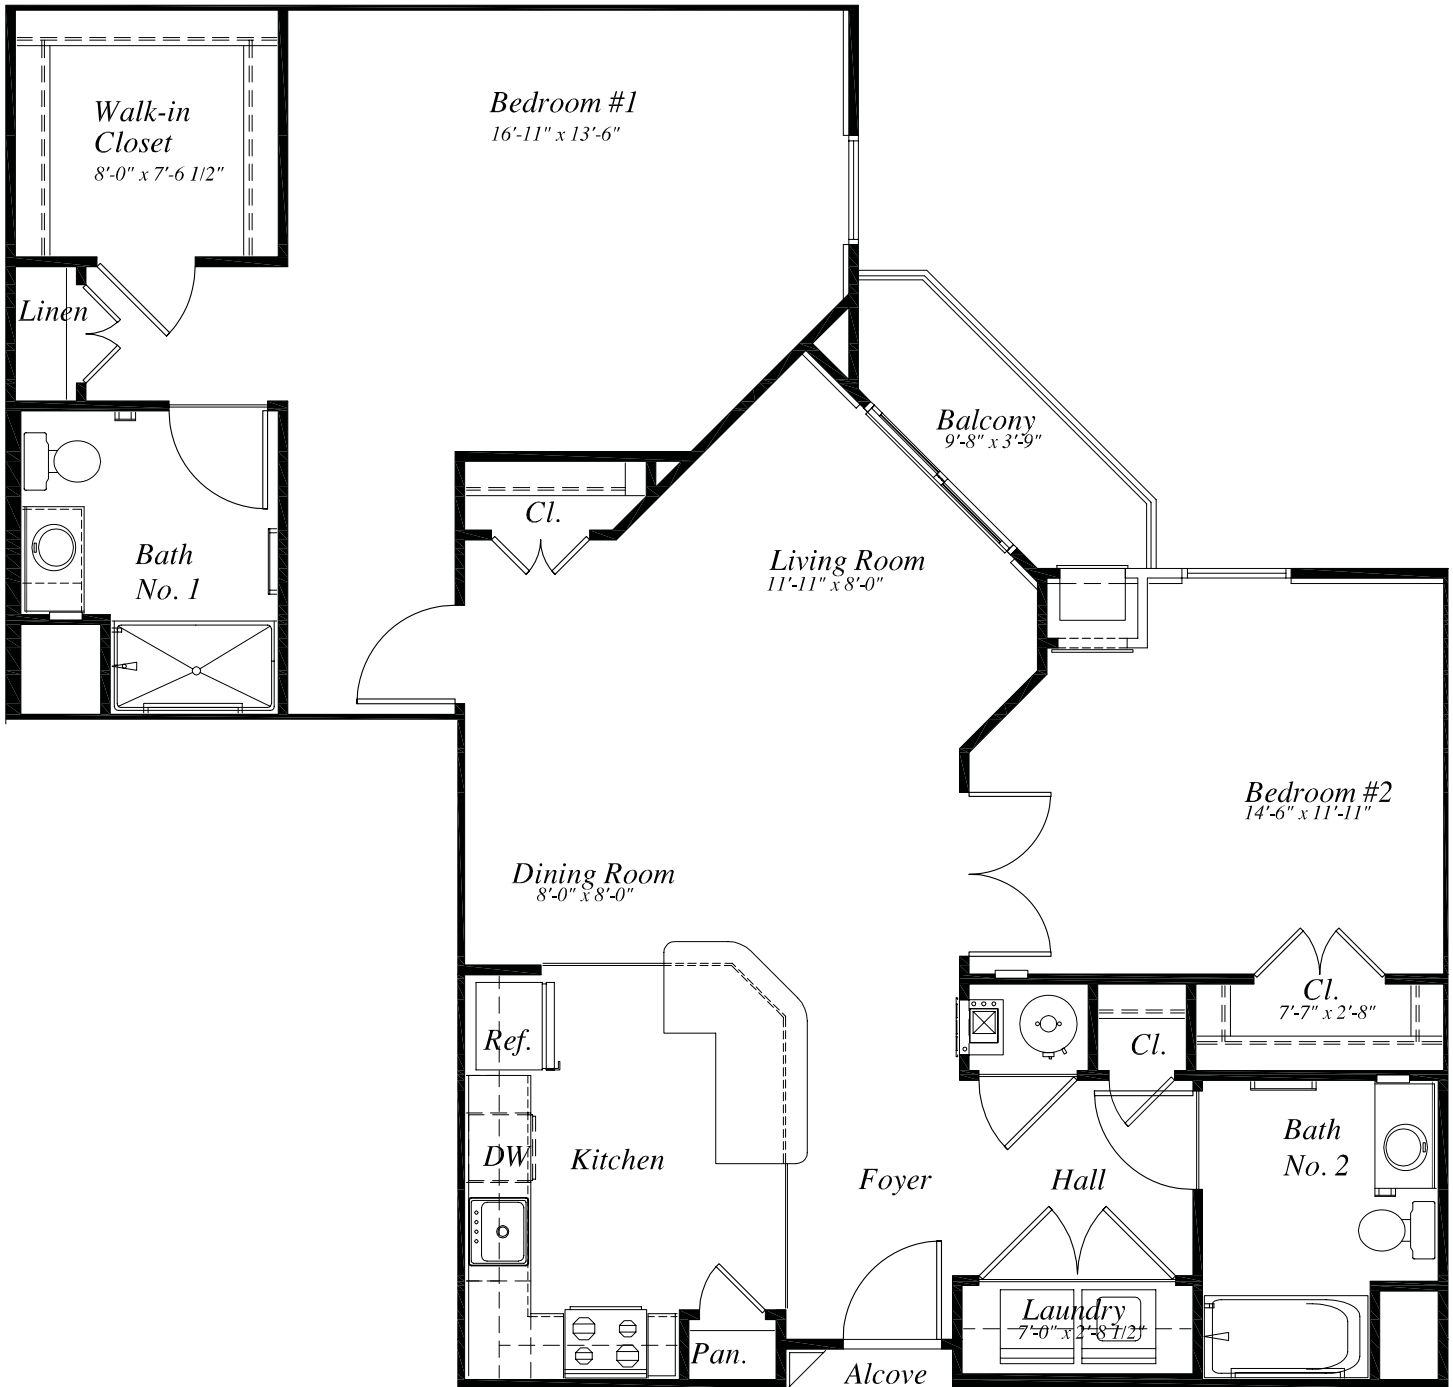

Floorplans

PLANTATION TWO BEDROOM & TWO BATH

Verena Senior Lifestyle Residences are for residents aged 62+. Prices, availability and amenities are subject to change without notice. Dimensions and square footage are approximate. Floor plans may vary. Information contained herein is deemed reliable, but is not guaranteed.

JAMES
ONE BEDROOM & ONE BATH

Floorplans

CHESAPEAKE
ONE BEDROOM W/DEN & ONE BATH

*Some restrictions apply.
Verena Senior Lifestyle Residences are for residents aged 55+. Prices, availability and amenities are subject to change without notice.
Dimensions and square footage are approximate. Floor plans may vary. Information contained herein is deemed reliable, but is not guaranteed.

Floorplans

YORK
TWO BEDROOM & TWO BATH

Verena Senior Lifestyle Residences are for residents aged 62+. Prices, availability and amenities are subject to change without notice. Dimensions and square footage are approximate. Floor plans may vary. Information contained herein is deemed reliable, but is not guaranteed.

**NEWPORT
TWO BEDROOM & TWO BATH**

Verena Senior Lifestyle Residences are for residents aged 62+. Prices, availability and amenities are subject to change without notice. Dimensions and square footage are approximate. Floor plans may vary. Information contained herein is deemed reliable, but is not guaranteed.