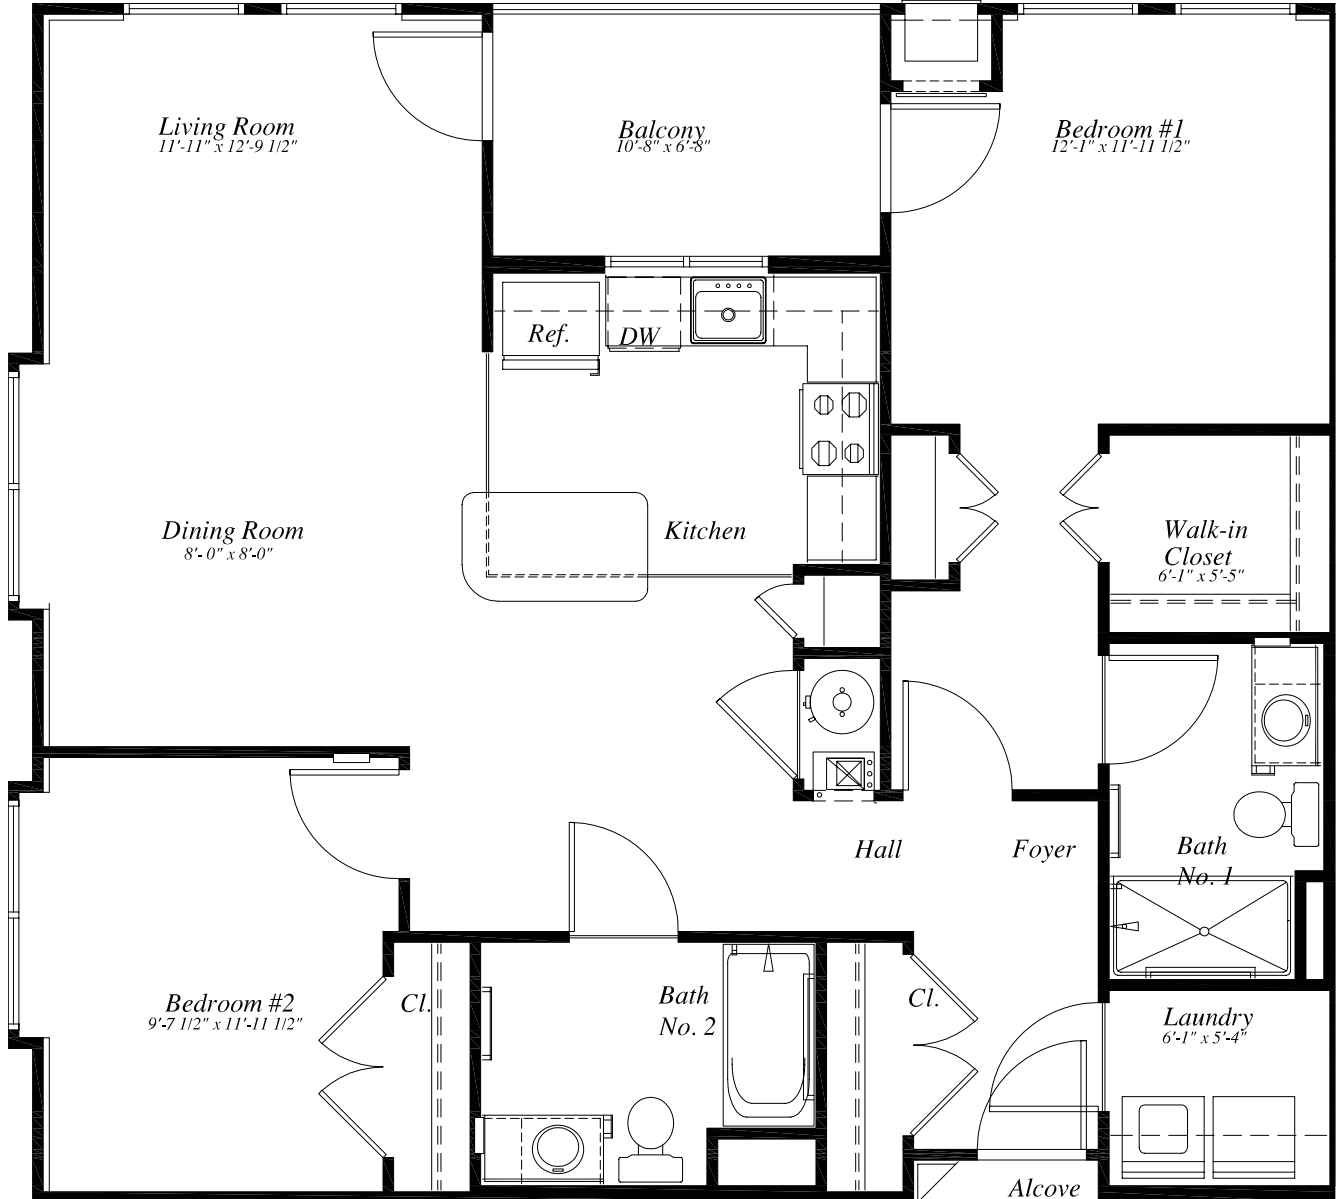

Floorplans

PLANTATION TWO BEDROOM & TWO BATH

Verena Senior Lifestyle Residences are for residents aged 62+. Prices, availability and amenities are subject to change without notice. Dimensions and square footage are approximate. Floor plans may vary. Information contained herein is deemed reliable, but is not guaranteed.

JAMES
ONE BEDROOM & ONE BATH

Floorplans

CHESAPEAKE
ONE BEDROOM W/DEN & ONE BATH

*Some restrictions apply.
Verena Senior Lifestyle Residences are for residents aged 55+. Prices, availability and amenities are subject to change without notice.
Dimensions and square footage are approximate. Floor plans may vary. Information contained herein is deemed reliable, but is not guaranteed.

Floorplans

YORK
TWO BEDROOM & TWO BATH

Verena Senior Lifestyle Residences are for residents aged 62+. Prices, availability and amenities are subject to change without notice. Dimensions and square footage are approximate. Floor plans may vary. Information contained herein is deemed reliable, but is not guaranteed.

**NEWPORT
TWO BEDROOM & TWO BATH**

Verena Senior Lifestyle Residences are for residents aged 62+. Prices, availability and amenities are subject to change without notice. Dimensions and square footage are approximate. Floor plans may vary. Information contained herein is deemed reliable, but is not guaranteed.