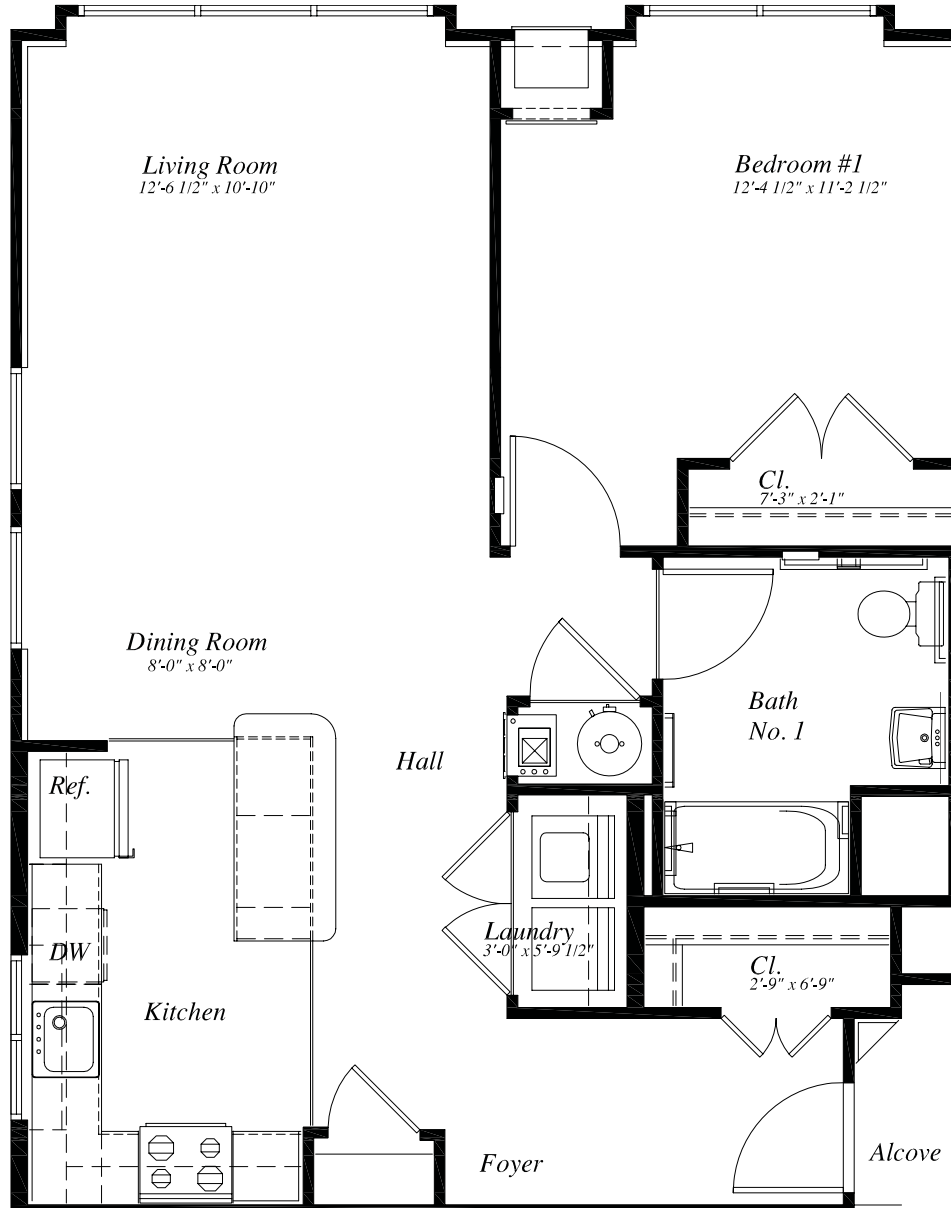

Floorplans

PLANTATION TWO BEDROOM & TWO BATH

Verena Senior Lifestyle Residences are for residents aged 62+. Prices, availability and amenities are subject to change without notice. Dimensions and square footage are approximate. Floor plans may vary. Information contained herein is deemed reliable, but is not guaranteed.

JAMES
ONE BEDROOM & ONE BATH

Floorplans

CHESAPEAKE
ONE BEDROOM W/DEN & ONE BATH

*Some restrictions apply.
Verena Senior Lifestyle Residences are for residents aged 55+. Prices, availability and amenities are subject to change without notice.
Dimensions and square footage are approximate. Floor plans may vary. Information contained herein is deemed reliable, but is not guaranteed.

Floorplans

YORK
TWO BEDROOM & TWO BATH

Verena Senior Lifestyle Residences are for residents aged 62+. Prices, availability and amenities are subject to change without notice. Dimensions and square footage are approximate. Floor plans may vary. Information contained herein is deemed reliable, but is not guaranteed.

**NEWPORT
TWO BEDROOM & TWO BATH**

Verena Senior Lifestyle Residences are for residents aged 62+. Prices, availability and amenities are subject to change without notice. Dimensions and square footage are approximate. Floor plans may vary. Information contained herein is deemed reliable, but is not guaranteed.